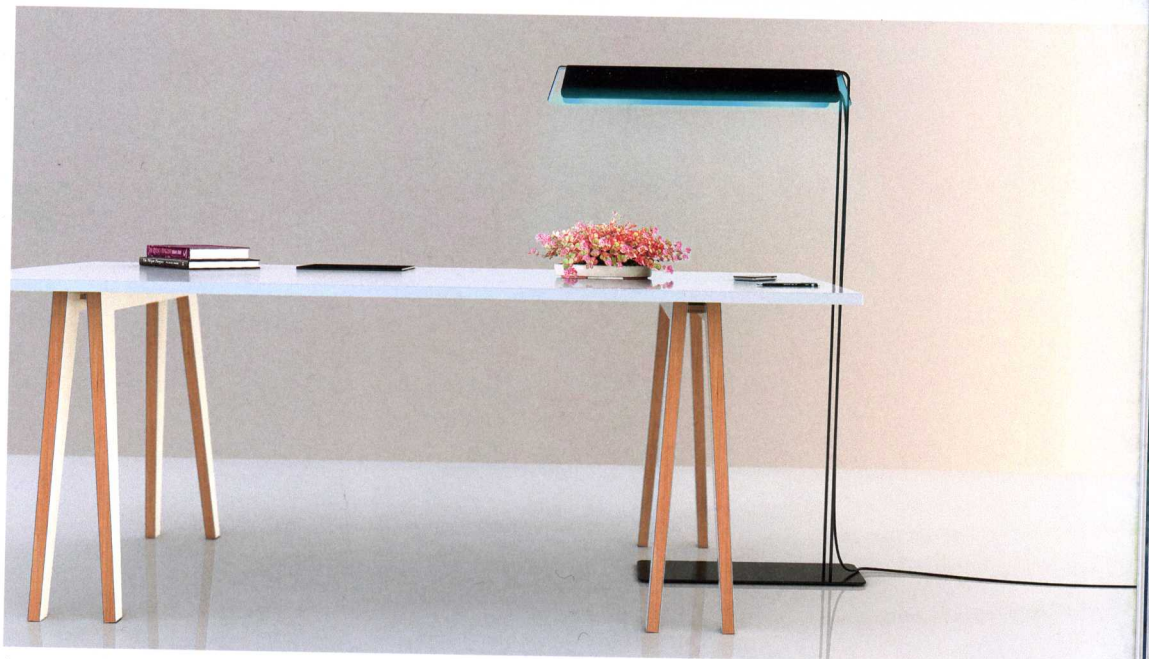

1 Florent Coirier /
DAILYart DESIGN

Kusamono
Horticultural lighting
dedicated to the growth of
plants in domestic places.
Photo: Florent Coirier

2, 3 Miriam Aust
Vase & Leuchte / Wohnbeet